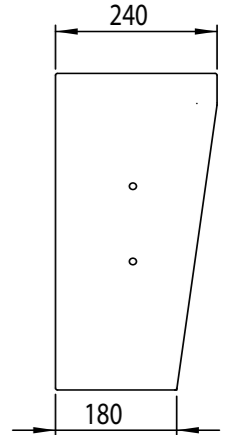

Product area

Standard housing

High housing

Basic unit

Order number	Designation	Moving plate	Standard housing
100847	MEEWG-A	275 x 240	E01-00124

Wechselkassette

Standard - 1200 N (max. 600 Nadeln á 2N)

Order number	Designation	Moving plate
100848	MEEWK-A	275 x 240

E01-00124

E01-00123

Basic unit

Order number	Designation	Moving plate	Standard housing
100849	MEEWG-B	445 x 240	E01-00061

Wechselkassette

Standard - 1200 N (max. 600 Nadeln á 2N)

Order number	Designation	Moving plate
100850	MEEWK-B	445 x 240