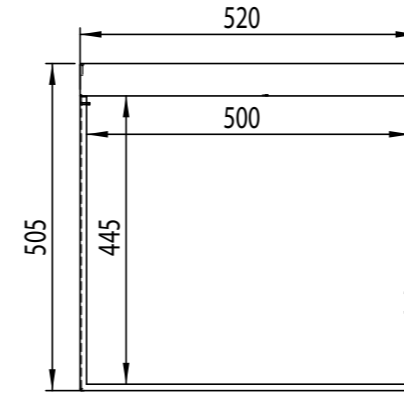

Product area

Standard housing

High housing

Basic unit

Order number	Designation	Moving plate	Standard housing
100847	MEEWG-A	275 x 240	E01-00124

Wechselkassette

Standard - 1200 N (max. 600 Nadeln á 2N)

Order number	Designation	Moving plate
100848	MEEWK-A	275 x 240

E01-00124

E01-00123

Basic unit

Order number	Designation	Moving plate	Standard housing
100849	MEEWG-B	445 x 240	E01-00061

Wechselkassette

Standard - 1200 N (max. 600 Nadeln á 2N)

Order number	Designation	Moving plate
100850	MEEWK-B	445 x 240