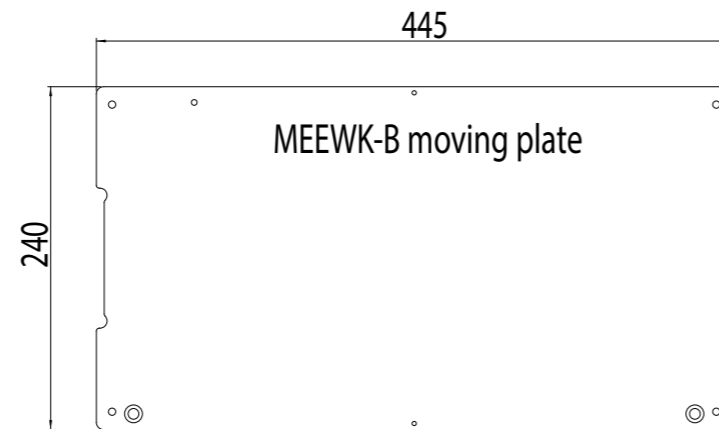

Product area

Standard housing

High housing

Basic unit

Order number	Designation	Moving plate	Standard housing
100847	MEEWG-A	275 x 240	E01-00124

Wechselkassette

Standard - 1200 N (max. 600 Nadeln á 2N)

Order number	Designation	Moving plate
100848	MEEWK-A	275 x 240

E01-00124

E01-00123

Basic unit

Order number	Designation	Moving plate	Standard housing
100849	MEEWG-B	445 x 240	E01-00061

Wechselkassette

Standard - 1200 N (max. 600 Nadeln á 2N)

Order number	Designation	Moving plate
100850	MEEWK-B	445 x 240