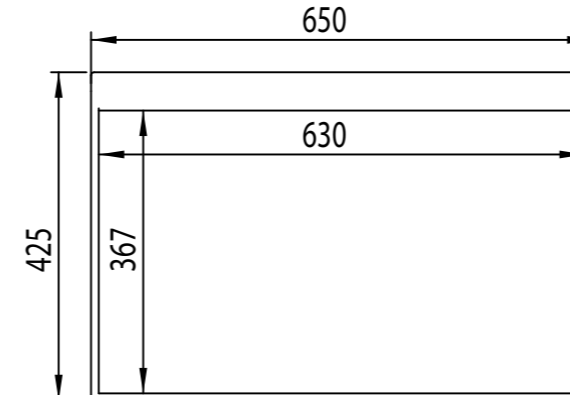

Product area

Standard housing

High housing

Basic unit

Order number	Designation	Moving plate	Standard housing
100847	MEEWG-A	275 x 240	E01-00124

Wechselkassette

Standard - 1200 N (max. 600 Nadeln á 2N)

Order number	Designation	Moving plate
100848	MEEWK-A	275 x 240

E01-00124

E01-00123

Basic unit

Order number	Designation	Moving plate	Standard housing
100849	MEEWG-B	445 x 240	E01-00061

Wechselkassette

Standard - 1200 N (max. 600 Nadeln á 2N)

Order number	Designation	Moving plate
100850	MEEWK-B	445 x 240