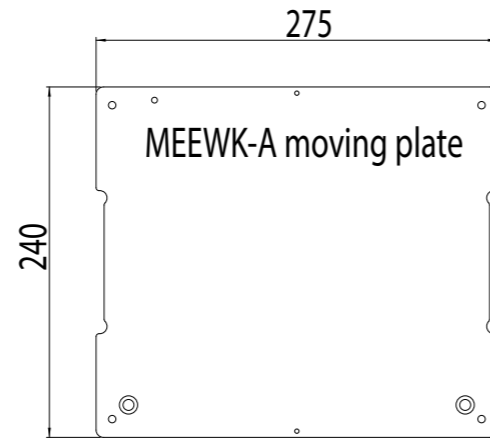

Product area

Standard housing

High housing

Basic unit

Order number	Designation	Moving plate	Standard housing
100847	MEEWG-A	275 x 240	E01-00124

Wechselkassette

Standard - 1200 N (max. 600 Nadeln á 2N)

Order number	Designation	Moving plate
100848	MEEWK-A	275 x 240

E01-00124

E01-00123

Basic unit

Order number	Designation	Moving plate	Standard housing
100849	MEEWG-B	445 x 240	E01-00061

Wechselkassette

Standard - 1200 N (max. 600 Nadeln á 2N)

Order number	Designation	Moving plate
100850	MEEWK-B	445 x 240