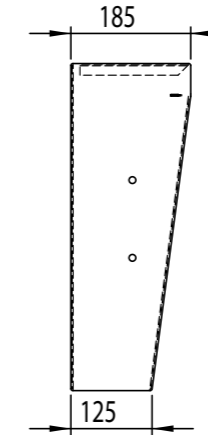

Product area

Standard housing

High housing

Basic unit

Order number	Designation	Moving plate	Standard housing
100847	MEEWG-A	275 x 240	E01-00124

Wechselkassette

Standard - 1200 N (max. 600 Nadeln á 2N)

Order number	Designation	Moving plate
100848	MEEWK-A	275 x 240

E01-00124

E01-00123

Basic unit

Order number	Designation	Moving plate	Standard housing
100849	MEEWG-B	445 x 240	E01-00061

Wechselkassette

Standard - 1200 N (max. 600 Nadeln á 2N)

Order number	Designation	Moving plate
100850	MEEWK-B	445 x 240