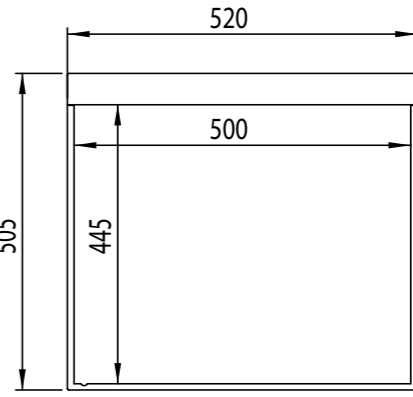

Product area

Standard housing

High housing

Basic unit

Order number	Designation	Moving plate	Standard housing
100847	MEEWG-A	275 x 240	E01-00124

Wechselkassette

Standard - 1200 N (max. 600 Nadeln á 2N)

Order number	Designation	Moving plate
100848	MEEWK-A	275 x 240

E01-00124

E01-00123

Basic unit

Order number	Designation	Moving plate	Standard housing
100849	MEEWG-B	445 x 240	E01-00061

Wechselkassette

Standard - 1200 N (max. 600 Nadeln á 2N)

Order number	Designation	Moving plate
100850	MEEWK-B	445 x 240