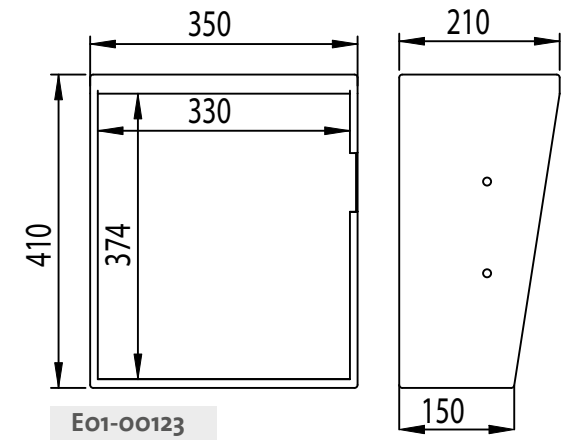

Product area Standard housing High housing

Order number	Designation	Moving plate	Standard housing
100845	MEE-B	275 x 230	E01-00124

Order number	Designation	Moving plate	Standard housing
100846	MEE-C	445 x 310	E01-00061