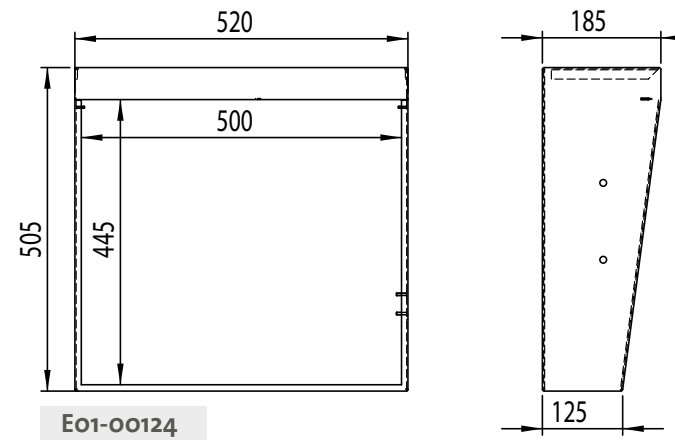

Product area Standard housing High housing

Order number	Designation	Moving plate	Standard housing
100845	MEE-B	275 x 230	E01-00124

Order number	Designation	Moving plate	Standard housing
100846	MEE-C	445 x 310	E01-00061