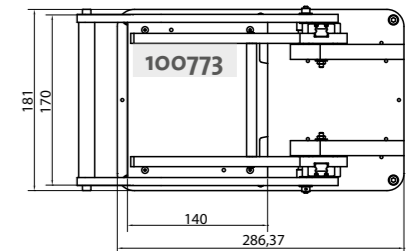

Product area

Standard housing

Order number	Designation	Moving plate	Contact pressure
100540	LHS-A	85 x 85	100N

Order number	Designation	Moving plate	Contact pressure
100542	LHS-B	125 x 125	100N
100773	LHS-D	125 x 125	200N

Order number	Designation	Moving plate	Contact pressure
100895	LHS-F	200 x 130	200N

Order number	Designation	Moving plate	Contact pressure
100497	LHS-E	350 x 130	200N