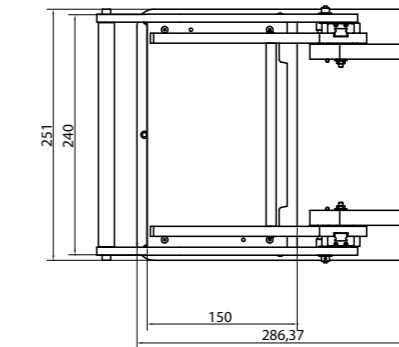

Product area

Standard housing

Order number	Designation	Moving plate	Contact pressure
100540	LHS-A	85 x 85	100N

Order number	Designation	Moving plate	Contact pressure
100542	LHS-B	125 x 125	100N
100773	LHS-D	125 x 125	200N

Order number	Designation	Moving plate	Contact pressure
100895	LHS-F	200 x 130	200N

Order number	Designation	Moving plate	Contact pressure
100497	LHS-E	350 x 130	200N