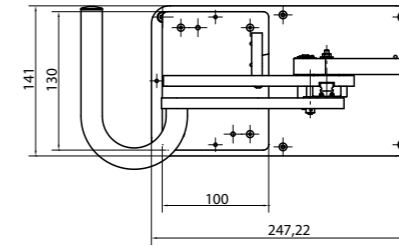

Product area

Standard housing

Order number	Designation	Moving plate	Contact pressure
100540	LHS-A	85 x 85	100N

Order number	Designation	Moving plate	Contact pressure
100542	LHS-B	125 x 125	100N
100773	LHS-D	125 x 125	200N

Order number	Designation	Moving plate	Contact pressure
100895	LHS-F	200 x 130	200N

Order number	Designation	Moving plate	Contact pressure
100497	LHS-E	350 x 130	200N