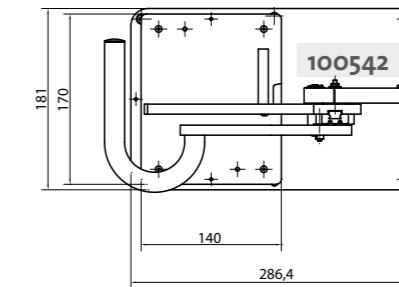

Product area

Standard housing

Order number	Designation	Moving plate	Contact pressure
100540	LHS-A	85 x 85	100N

Order number	Designation	Moving plate	Contact pressure
100542	LHS-B	125 x 125	100N
100773	LHS-D	125 x 125	200N

Order number	Designation	Moving plate	Contact pressure
100895	LHS-F	200 x 130	200N

Order number	Designation	Moving plate	Contact pressure
100497	LHS-E	350 x 130	200N