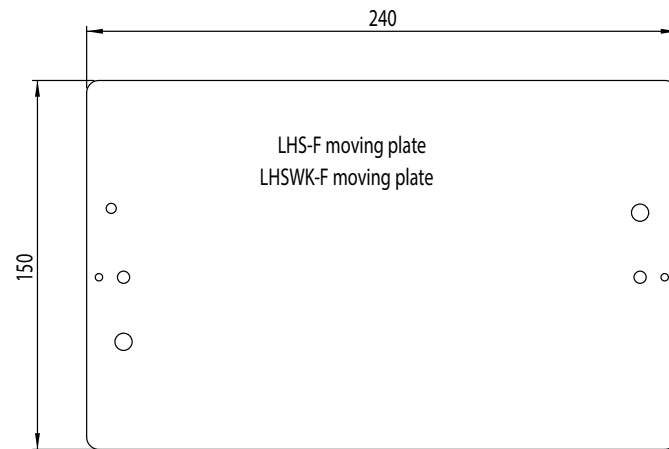

AVAILABLE LHSW
product area and housing options:

Order number	Designation	Moving plate	Contact pressure
100940	LHSWG-F	200 x 130	200N
100941	LHSWK-F	200 x 130	200N

100940 **100941**

Standard housing for LHSW-F