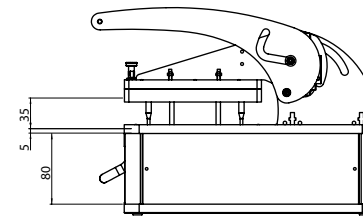

AVAILABLE LHSW
product area and housing options:

Order number	Designation	Moving plate	Contact pressure
100940	LHSWG-F	200 x 130	200N
100941	LHSWK-F	200 x 130	200N

100940 **100941**

Standard housing for LHSW-F