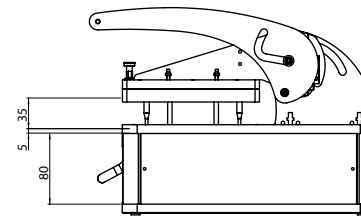

AVAILABLE LHSW
product area and housing options:

Order number	Designation	Moving plate	Contact pressure
100940	LHSWG-F	200 x 130	200N
100941	LHSWK-F	200 x 130	200N

100940 **100941**

Standard housing for LHSW-F