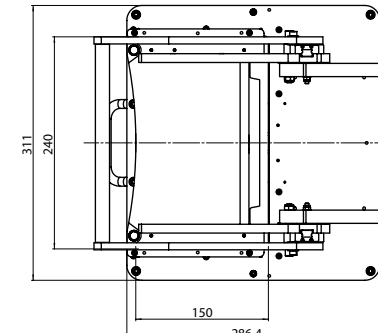

AVAILABLE LHSW
product area and housing options:

Order number	Designation	Moving plate	Contact pressure
100940	LHSWG-F	200 x 130	200N
100941	LHSWK-F	200 x 130	200N

100940 **100941**

Standard housing for LHSW-F