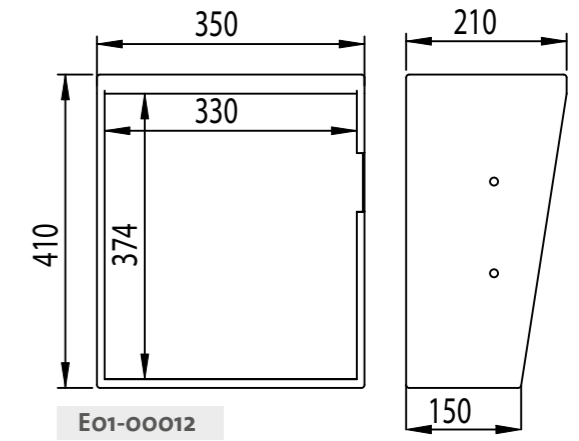

Product area

Standard housing

High housing

Order number	Designation	Moving plate	Standard housing
100811	MEP-B	275 x 310	E01-00001

Order number	Designation	Moving plate	Standard housing
100812	MEP-C	445 x 310	E01-00002