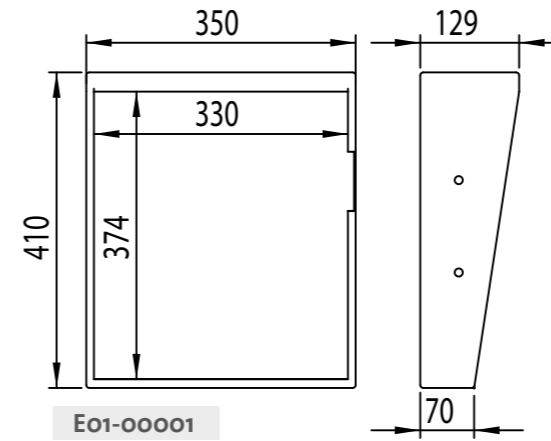

Product area

Standard housing

High housing

Order number	Designation	Moving plate	Standard housing
100811	MEP-B	275 x 310	E01-00001

Order number	Designation	Moving plate	Standard housing
100812	MEP-C	445 x 310	E01-00002