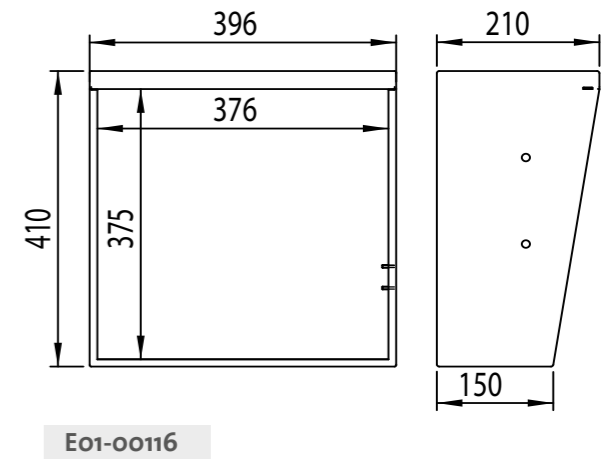

Product area

Standard housing

High housing

Basic unit

Order number	Designation	Moving plate	Standard housing
100813	MEPWG-A	275 x 240	E01-00115

Exchangeable cassette

Standard - 1200 N (max. 600 Probe á 2N)

Order number	Designation	Moving plate
100857	MEPWK-A	275 x 240

Basic unit

Order number	Designation	Moving plate	Standard housing
100825	MEPWG-B	445 x 240	E01-00117

Exchangeable cassette

Standard - 1200 N (max. 600 Probe á 2N)

Order number	Designation	Moving plate
100826	MEPWK-B	445 x 240