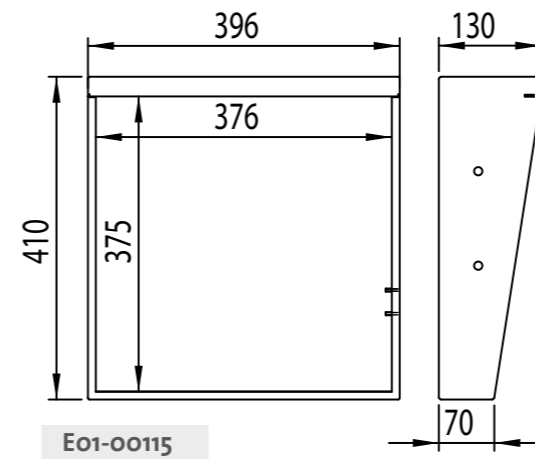

Product area

Standard housing

High housing

Basic unit

Order number	Designation	Moving plate	Standard housing
100813	MEPWG-A	275 x 240	E01-00115

Exchangeable cassette

Standard - 1200 N (max. 600 Probe á 2N)

Order number	Designation	Moving plate
100857	MEPWK-A	275 x 240

Basic unit

Order number	Designation	Moving plate	Standard housing
100825	MEPWG-B	445 x 240	E01-00117

Exchangeable cassette

Standard - 1200 N (max. 600 Probe á 2N)

Order number	Designation	Moving plate
100826	MEPWK-B	445 x 240