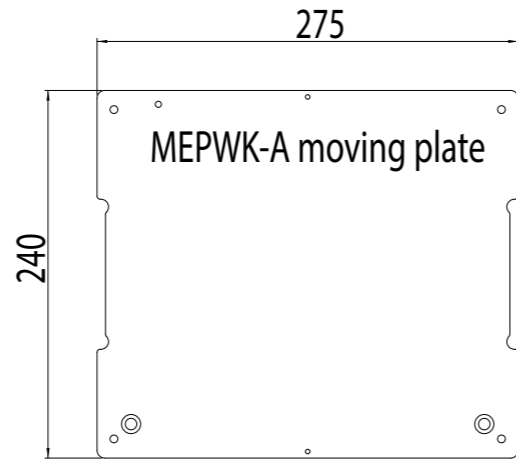

Product area

Standard housing

High housing

Basic unit

Order number	Designation	Moving plate	Standard housing
100813	MEPWG-A	275 x 240	E01-00115

Exchangeable cassette

Standard - 1200 N (max. 600 Probe á 2N)

Order number	Designation	Moving plate
100857	MEPWK-A	275 x 240

Basic unit

Order number	Designation	Moving plate	Standard housing
100825	MEPWG-B	445 x 240	E01-00117

Exchangeable cassette

Standard - 1200 N (max. 600 Probe á 2N)

Order number	Designation	Moving plate
100826	MEPWK-B	445 x 240