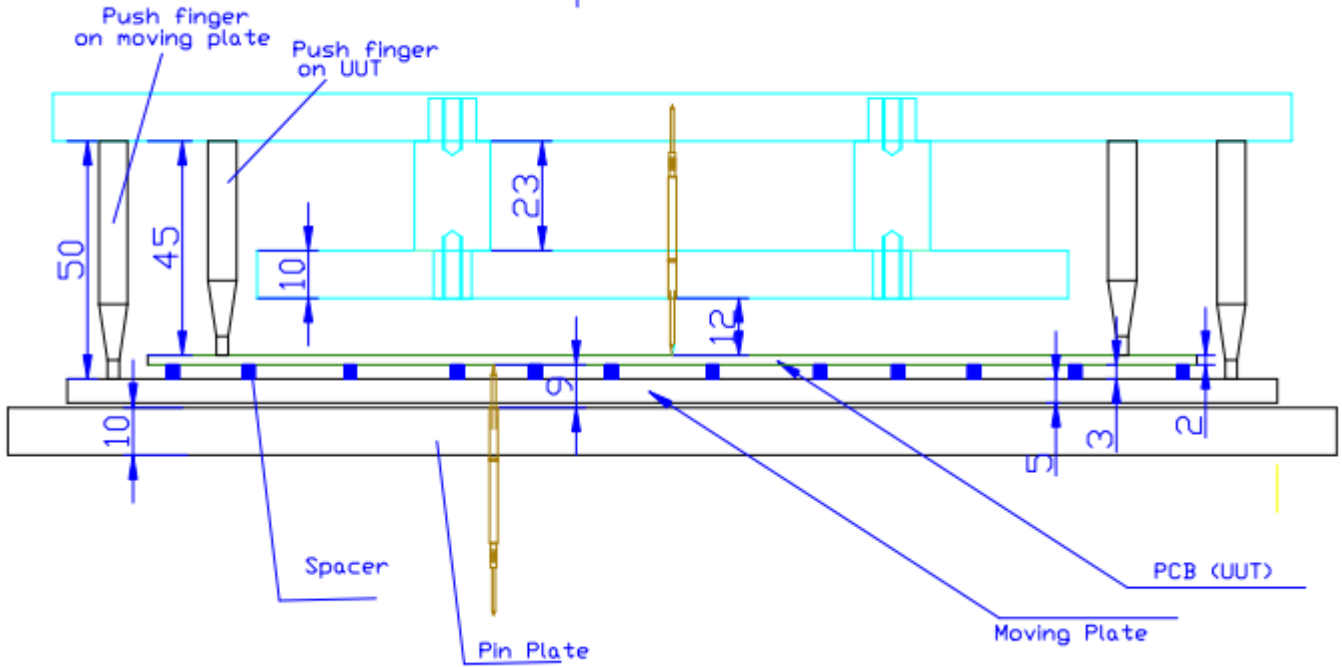

# Needle levels MEx series

ATX Hardware

## Closed position

## Open position

H585.WW.2 (Receptacle)

F100.33S.090.L150.L probe long dagger for test pads

F100.14S.130.L150 short crown for tht part legs