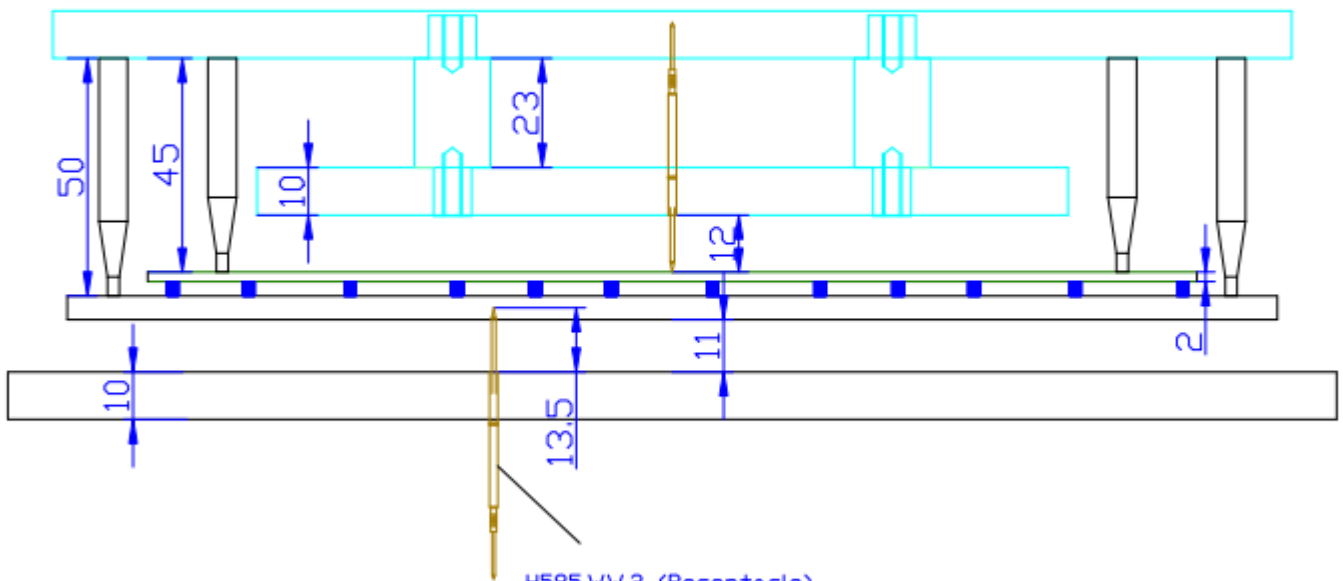

# Needle levels MEx series

ATX Hardware

## Closed position

## Open position

H585.WW.2 (Receptacle)

F100.33S.090.L150.L probe long dagger for test pads

F100.14S.130.L150 short crown for tht part legs