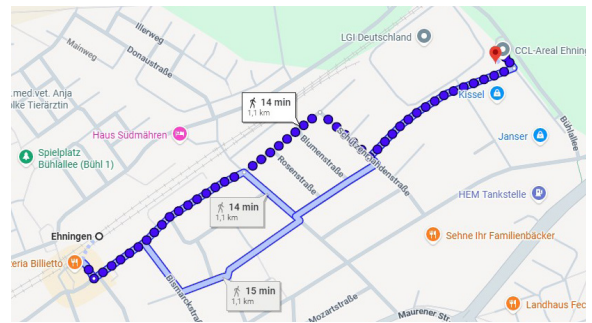

## HOW TO FIND US

By car

- ✓ Take the A81 towards Singen/Böblingen/Sindelfingen and take the Ehningen/Aidlingen exit
- ✓ After the exit, turn left onto the K1077
- ✓ Then turn right onto Böblinger Straße and after about 140 metres turn right again onto Bühlallee
- ✓ Then turn left onto Waldstraße and follow the road

## HOW TO FIND US

By public transport

The nearest train station is located directly in Ehningen. From Stuttgart Central Station, take the S1 S-Bahn line towards Herrenberg and get off at Ehningen. From there, it is about a 15-minute walk to the company.

## VISITOR CAR PARK

On-site car park

Turn left onto Waldstraße from Bühlallee. Then take the second entrance onto our company premises.

Our visitor parking spaces are located on the right-hand side in front of the company building.

The main entrance is located directly to the left of the visitor parking lot.